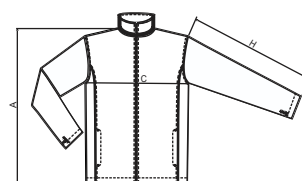

533 Pacific 3 IN 1 ♂

SIZE SPECIFICATION [cm]

PAGE 1 OF 2 - UPPER JACKET

size	S	M	L	XL	2XL	3XL
A	67	70	73	76	80	80
C	52	56	60	64	68	73
H	65	67	69	71	73	73

All size specifications listed are in cm. Accepted tolerance of up to $\pm 5\%$.

Upper jacket

Scroll to next page
to see size specification
of **Innerfleece**

533 Pacific 3 IN 1 ♂

SIZE SPECIFICATION [cm]

PAGE 2 OF 2 - INNERFLEECE

size	S	M	L	XL	2XL	3XL
A	65	68	71	74	78	78
C	50	54	58	62	66	71
H	63	65	67	69	71	71

All size specifications listed are in cm. Accepted tolerance of up to $\pm 5\%$.

Innerfleece