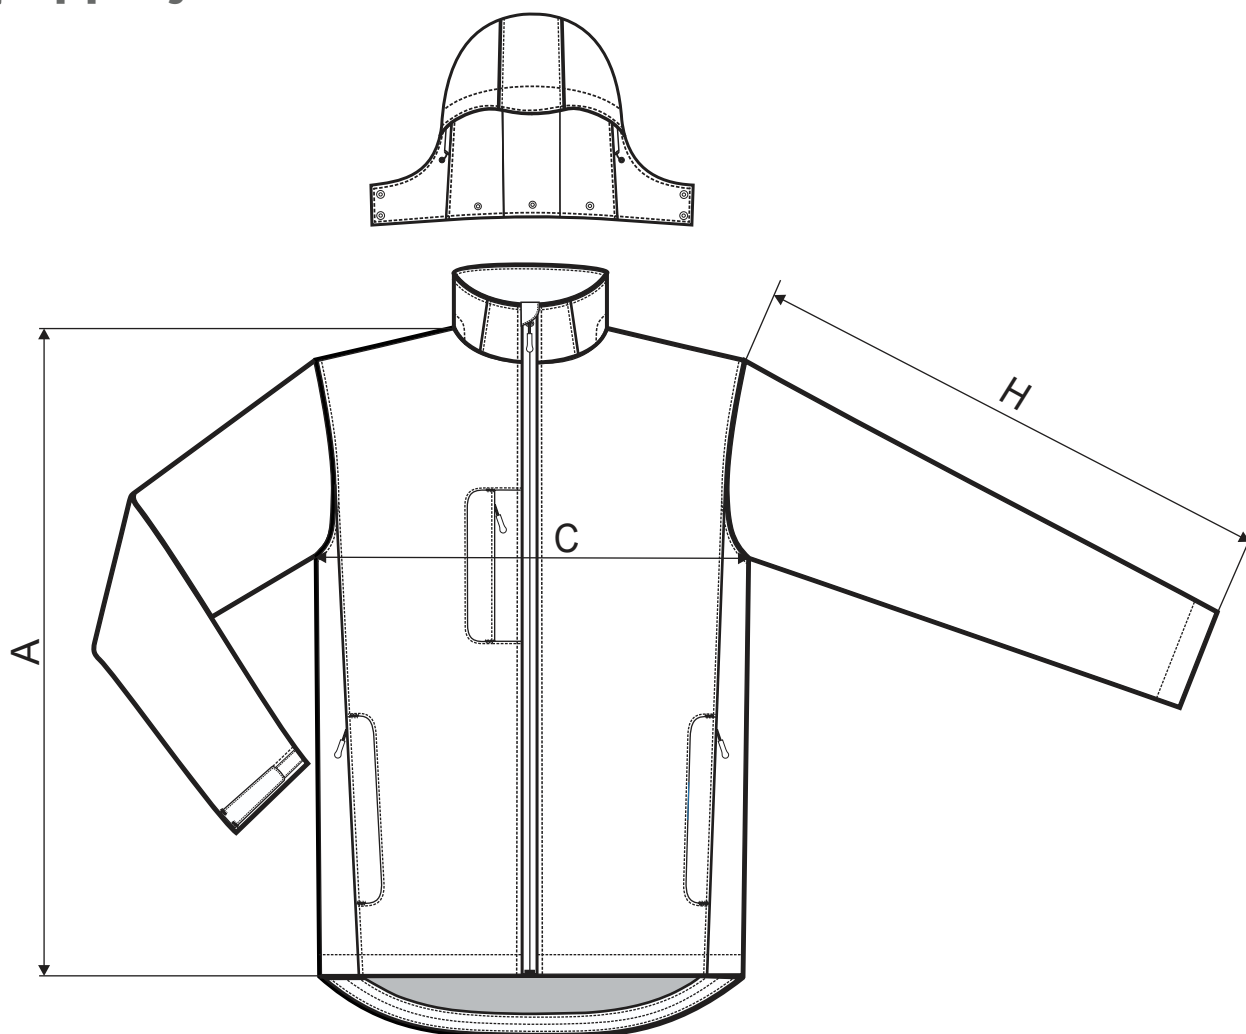

533 Pacific 3 IN 1 ♂

SIZE SPECIFICATION [cm]

PAGE 1 OF 2 - UPPER JACKET

size	S	M	L	XL	2XL	3XL
A	67	70	73	76	80	80
C	52	56	60	64	68	73
H	65	67	69	71	73	73

All size specifications listed are in cm. Accepted tolerance of up to $\pm 5\%$.

Upper jacket

Scroll to next page
to see size specification
of **Innerfleece**

533 Pacific 3 IN 1 ♂

SIZE SPECIFICATION [cm]

PAGE 2 OF 2 - INNERFLEECE

size	S	M	L	XL	2XL	3XL
A	65	68	71	74	78	78
C	50	54	58	62	66	71
H	63	65	67	69	71	71

All size specifications listed are in cm. Accepted tolerance of up to $\pm 5\%$.

Innerfleece