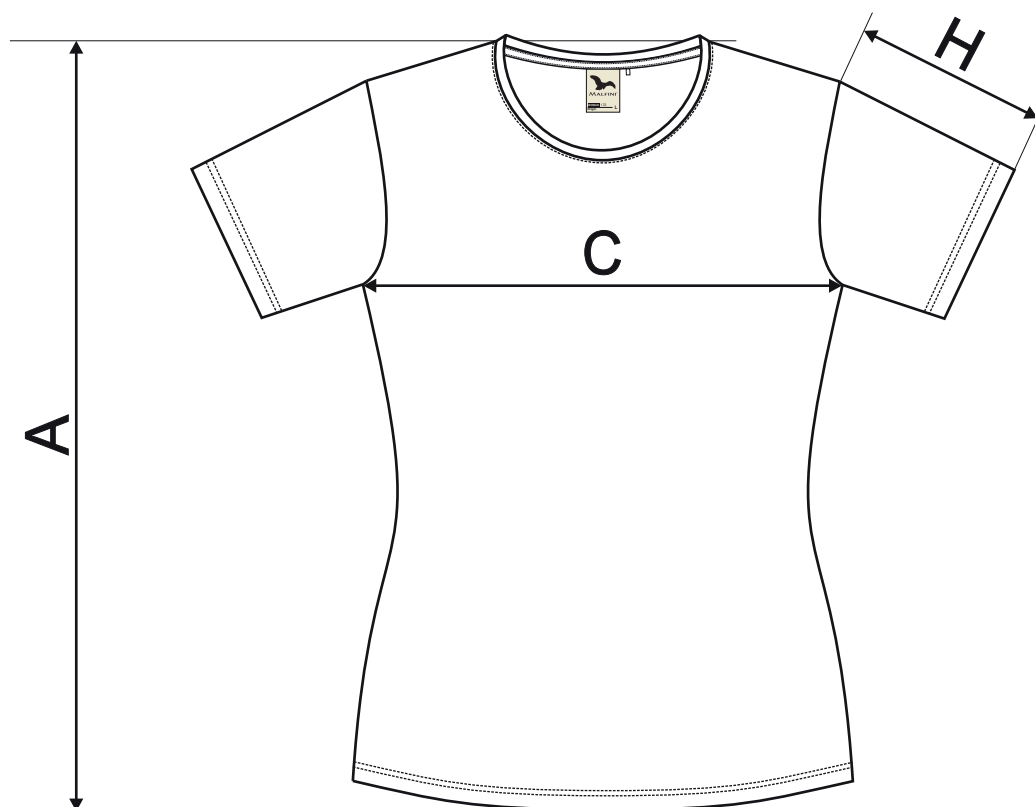

172 Origin ♀

SIZE SPECIFICATION [cm]

size	XS	S	M	L	XL	2XL
A	60	62	64	66	68	70
C	38	42	46	50	55	61
H	14	15	16	17	18	19

All size specifications listed are in cm. Accepted tolerance of up to ± 5%.

Organic
Certified by Control Union
1033786